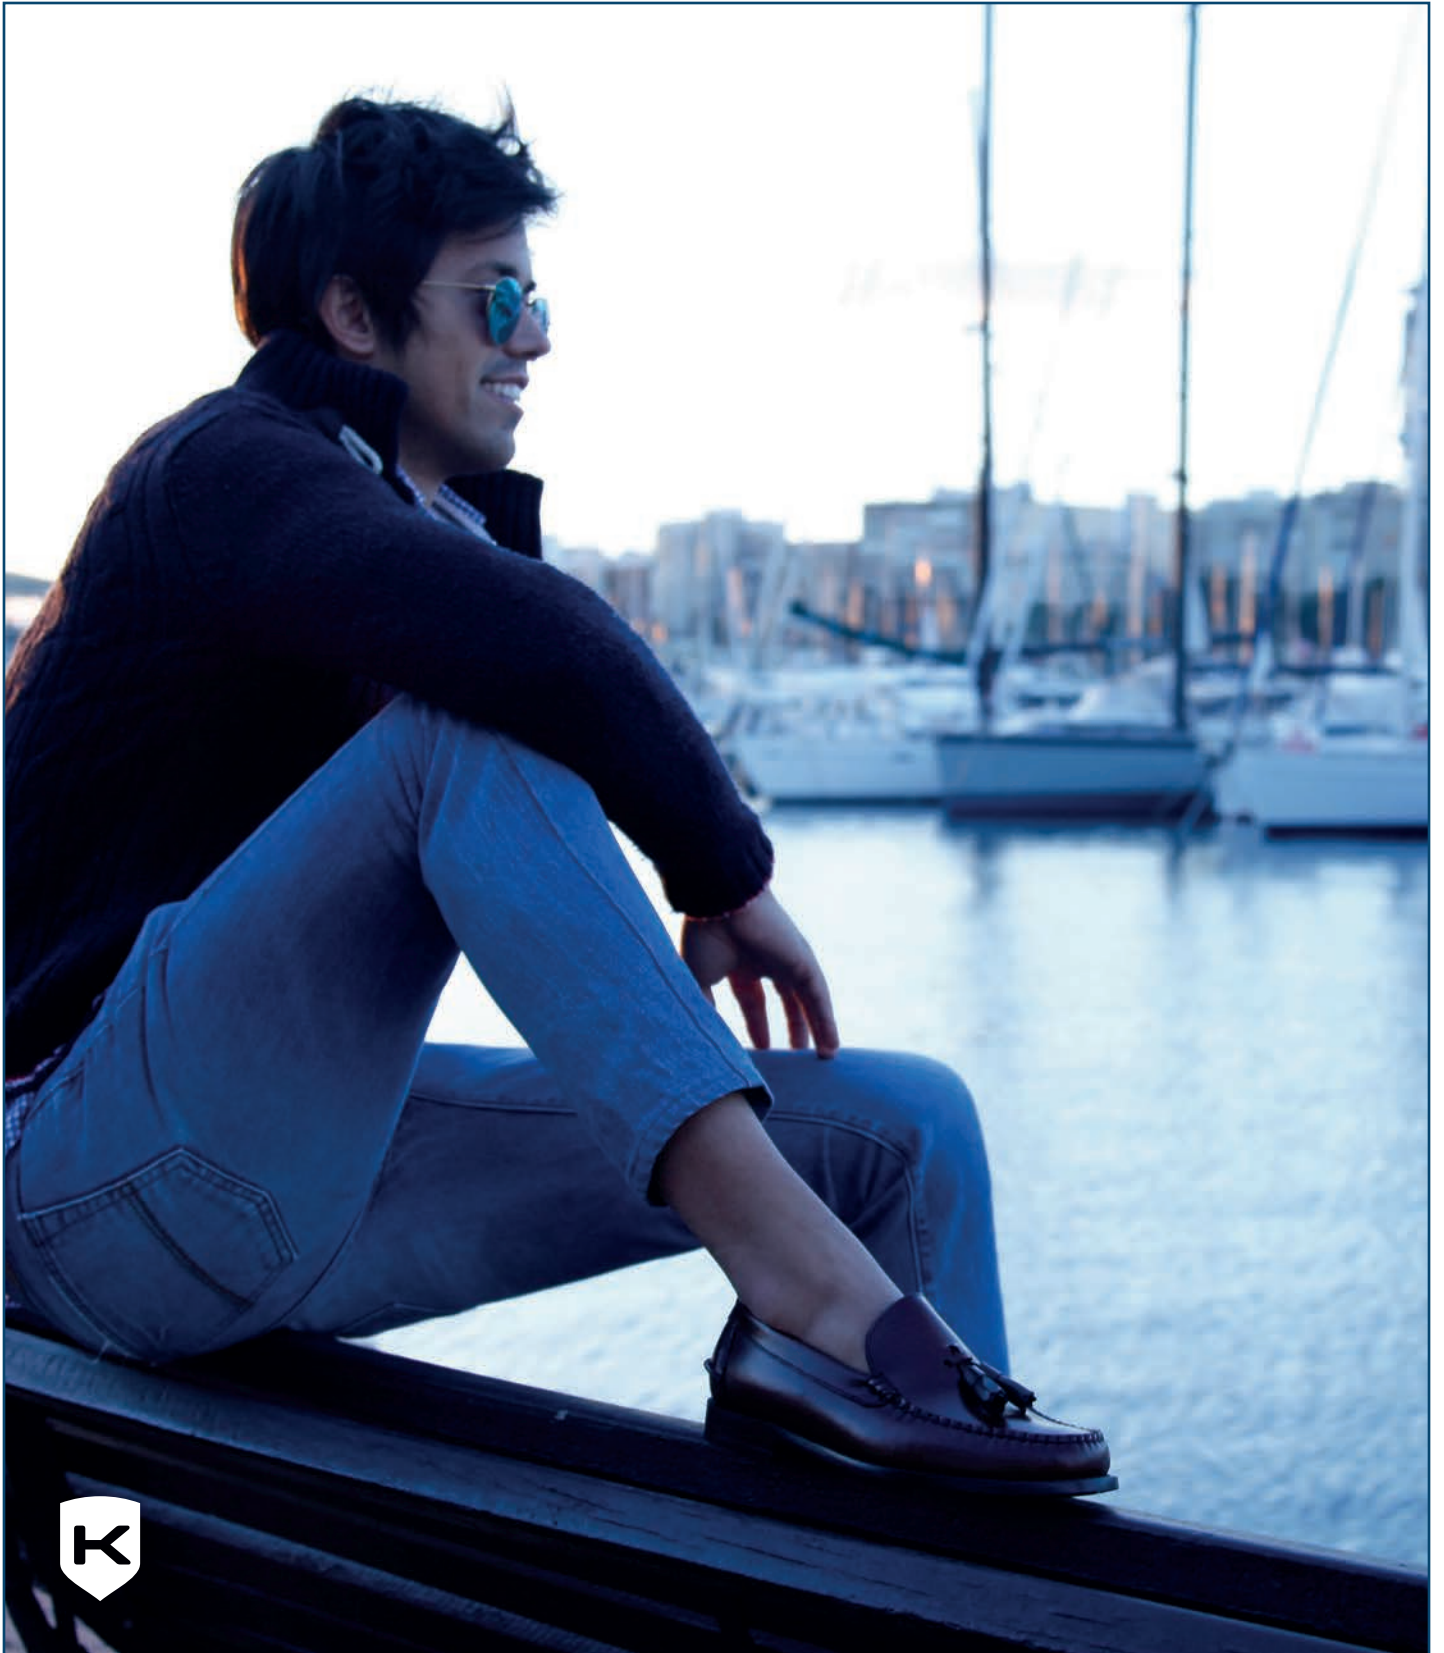

ORANGE TASSELS

ORANGE TASSELS

OLIVE GREEN TASSELS

VIOLET TASSELS